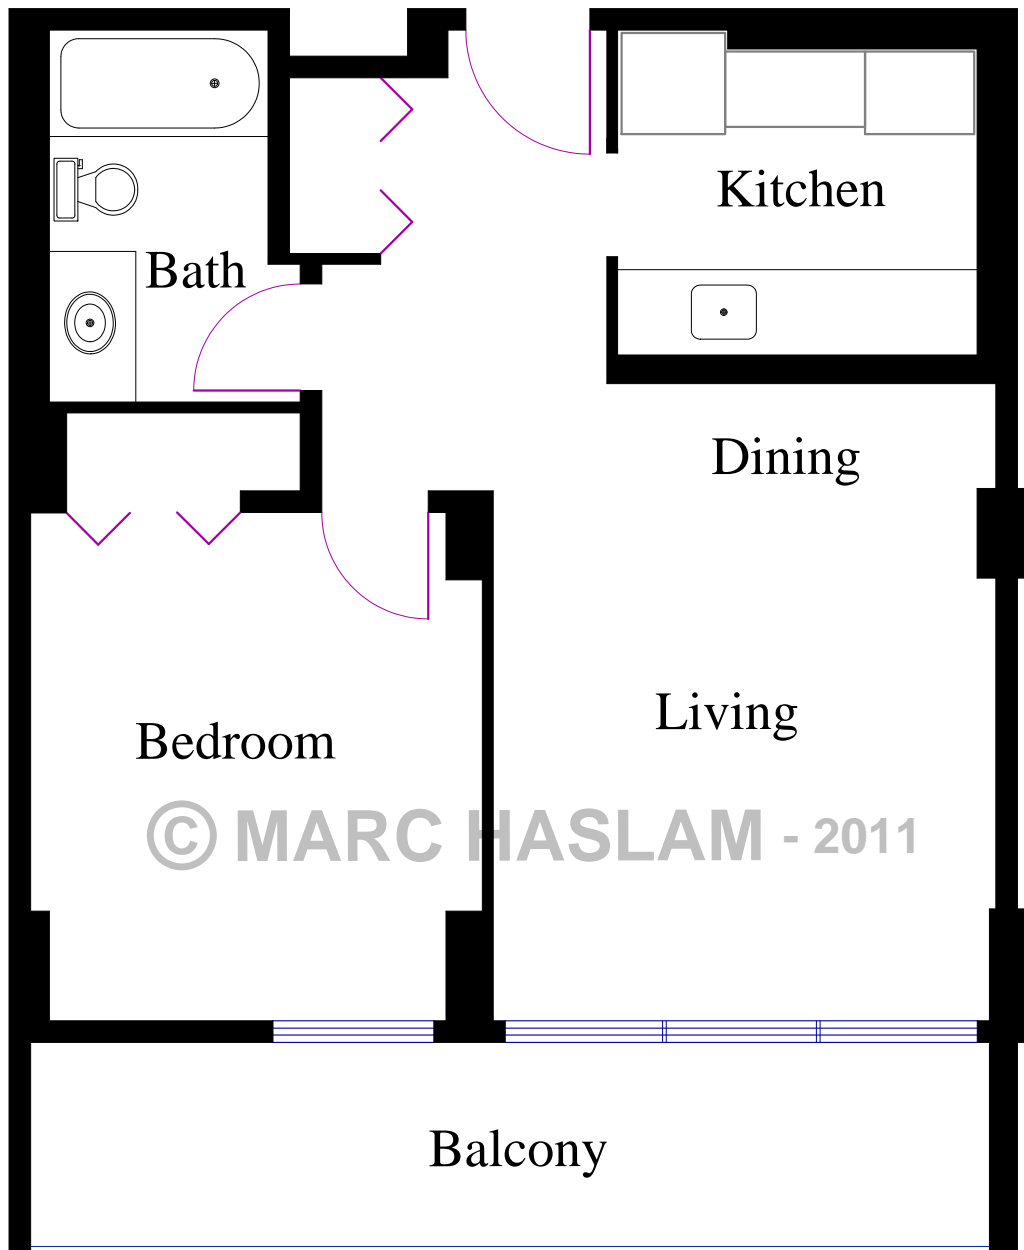

Seymour / Whytecliff Building

One Bedroom

"06"

Approx. 531 square feet

All measurements are approximate and not guaranteed.
Buyer to verify all measurements.