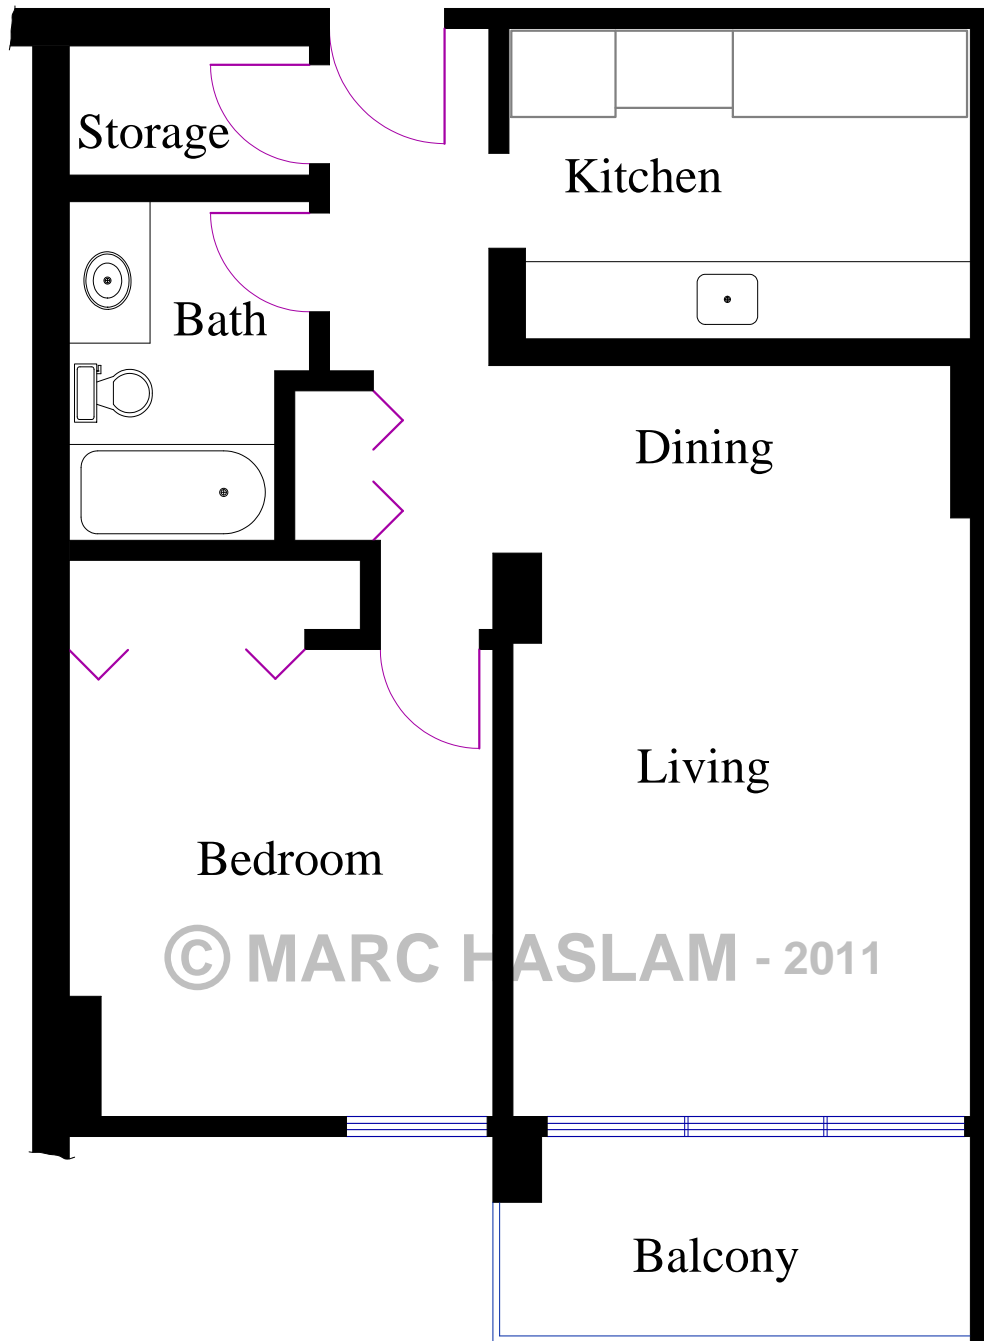

Seymour / Whytecliff Building

One Bedroom

"10"

Approx. 613 square feet

All measurements are approximate and not guaranteed.
Buyer to verify all measurements.