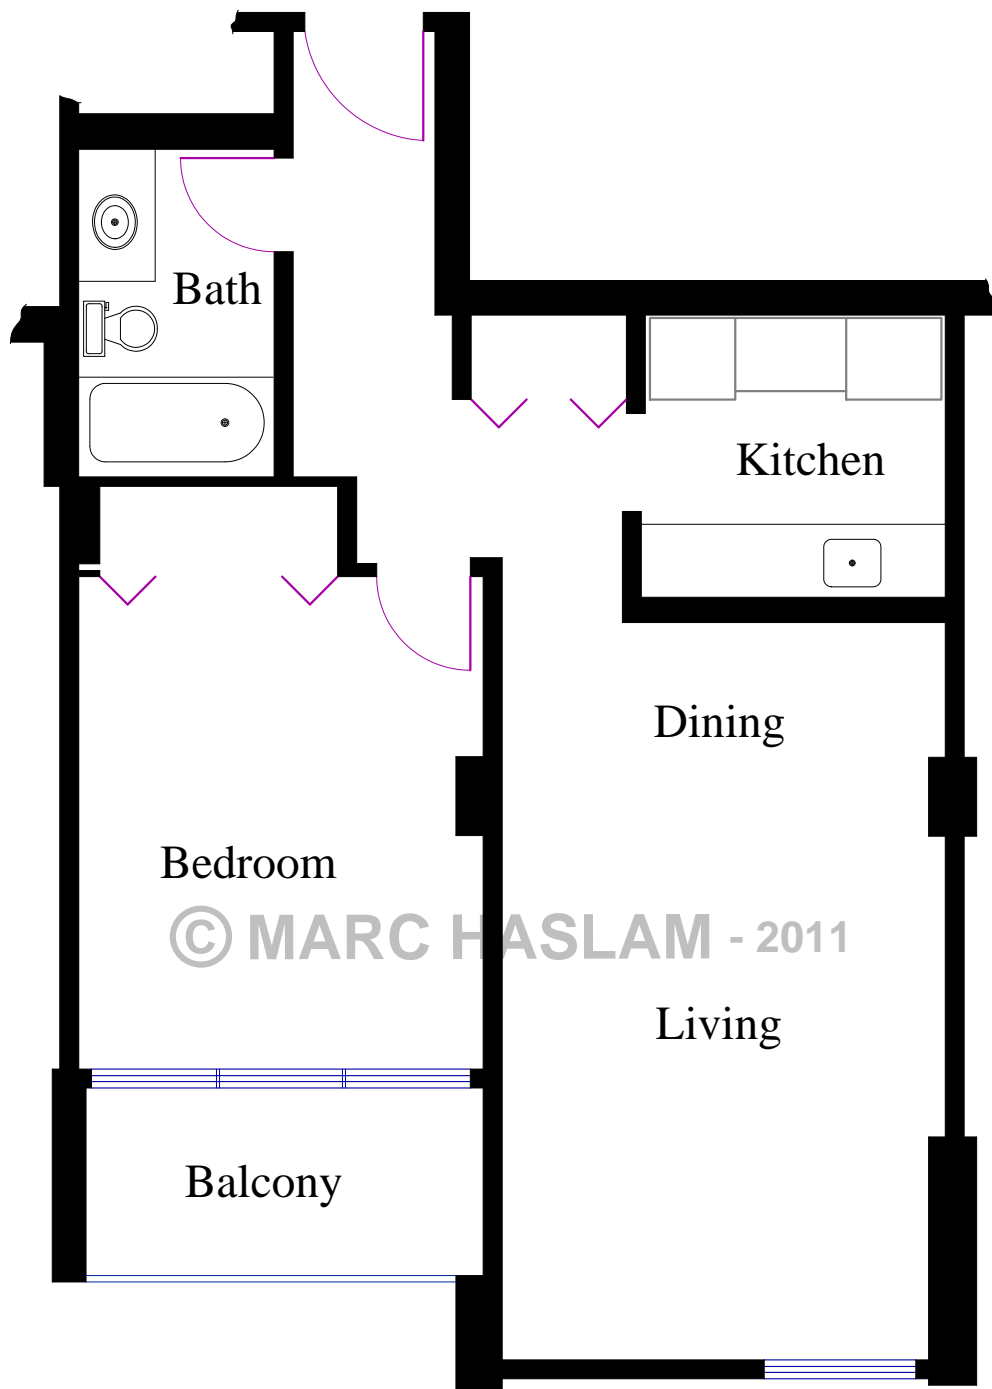

Seymour / Whytecliff Building

One Bedroom

"01/11"

Approx. 587 square feet

All measurements are approximate and not guaranteed.
Buyer to verify all measurements.