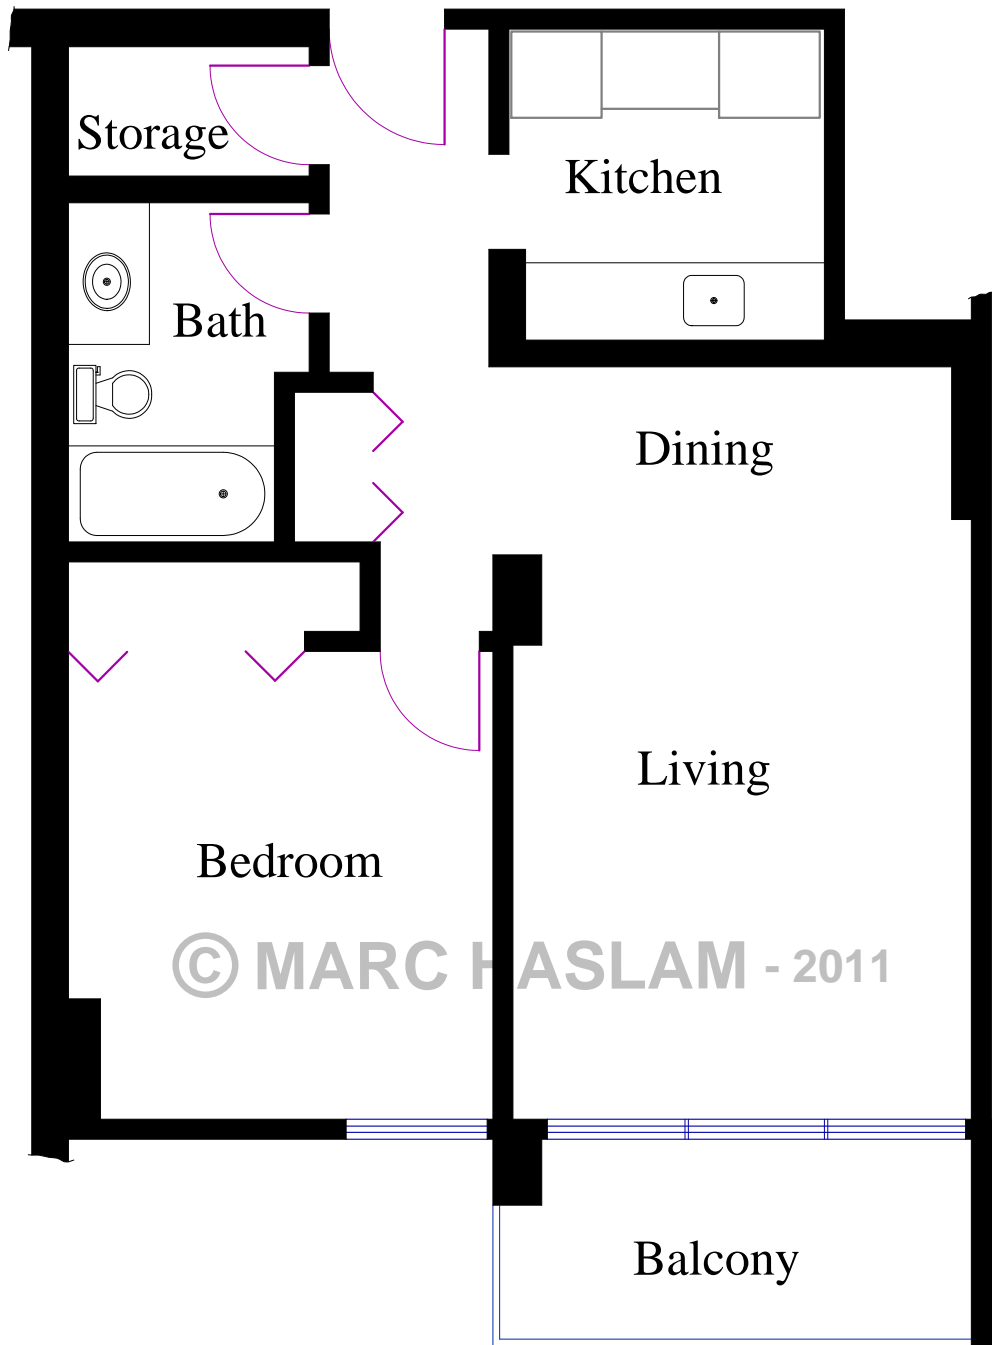

Seymour / Whytecliff Building

One Bedroom

"02"

Approx. 587 square feet

All measurements are approximate and not guaranteed.
Buyer to verify all measurements.