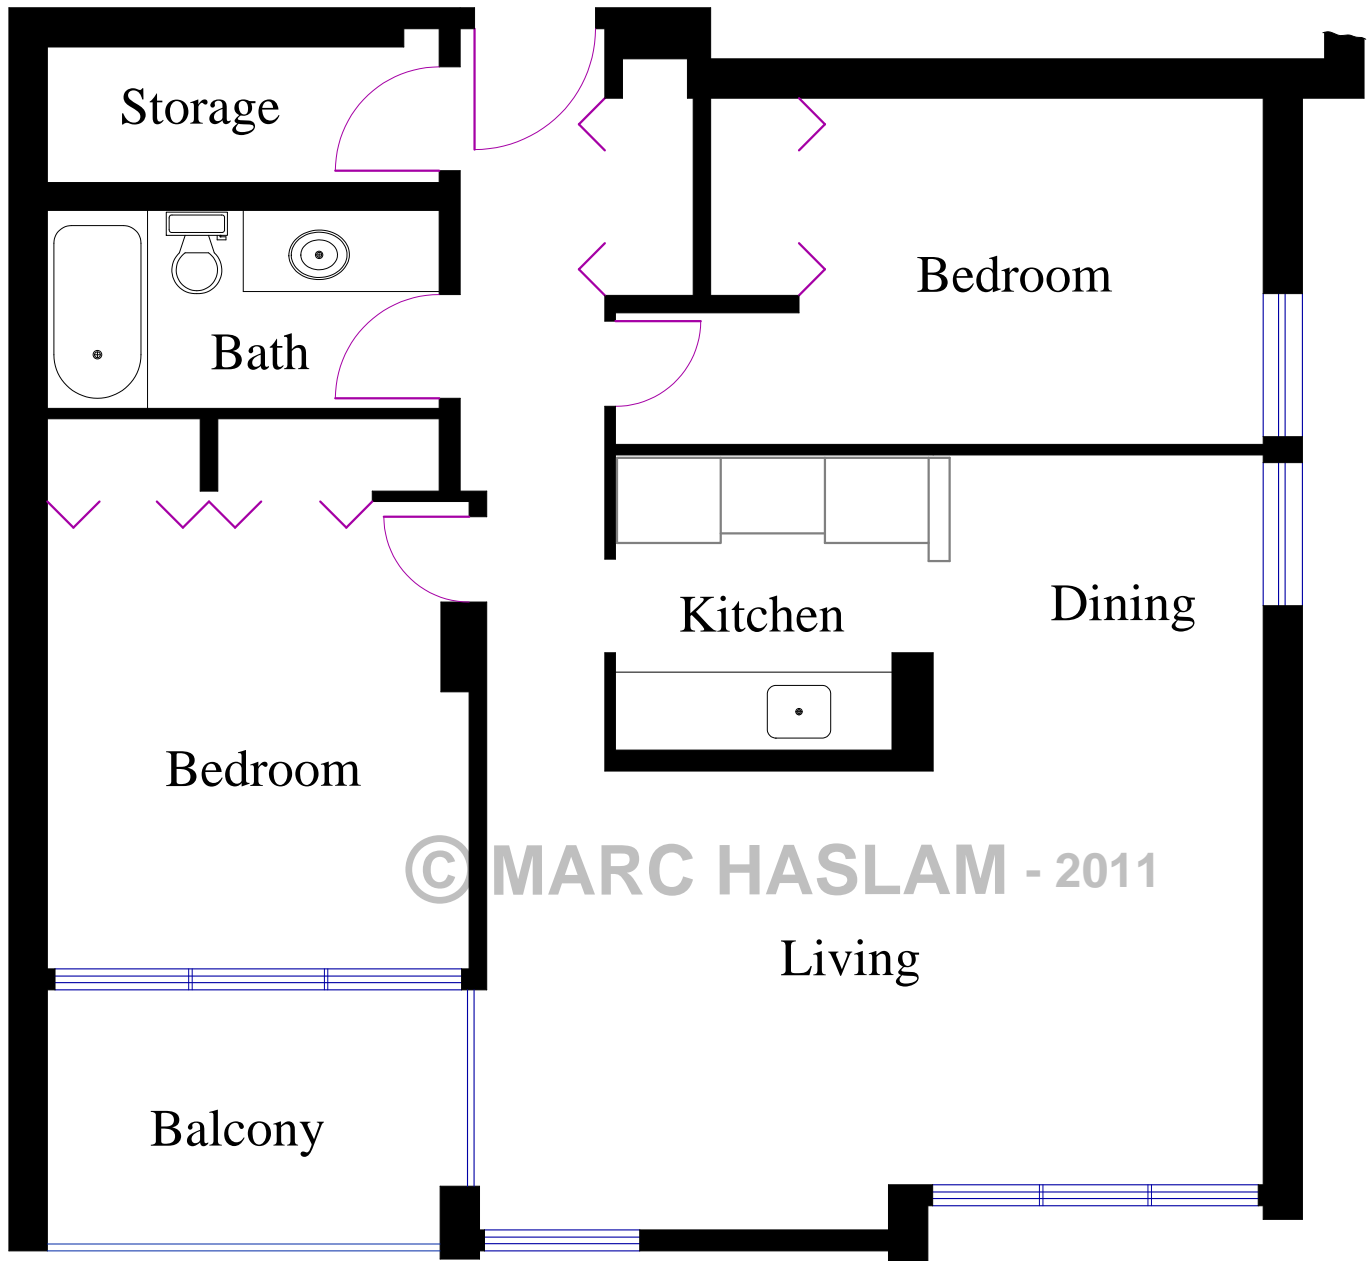

Seymour / Whytecliff Building

Two Bedroom

"04/08"

Approx. 864 square feet

All measurements are approximate and not guaranteed.
Buyer to verify all measurements.