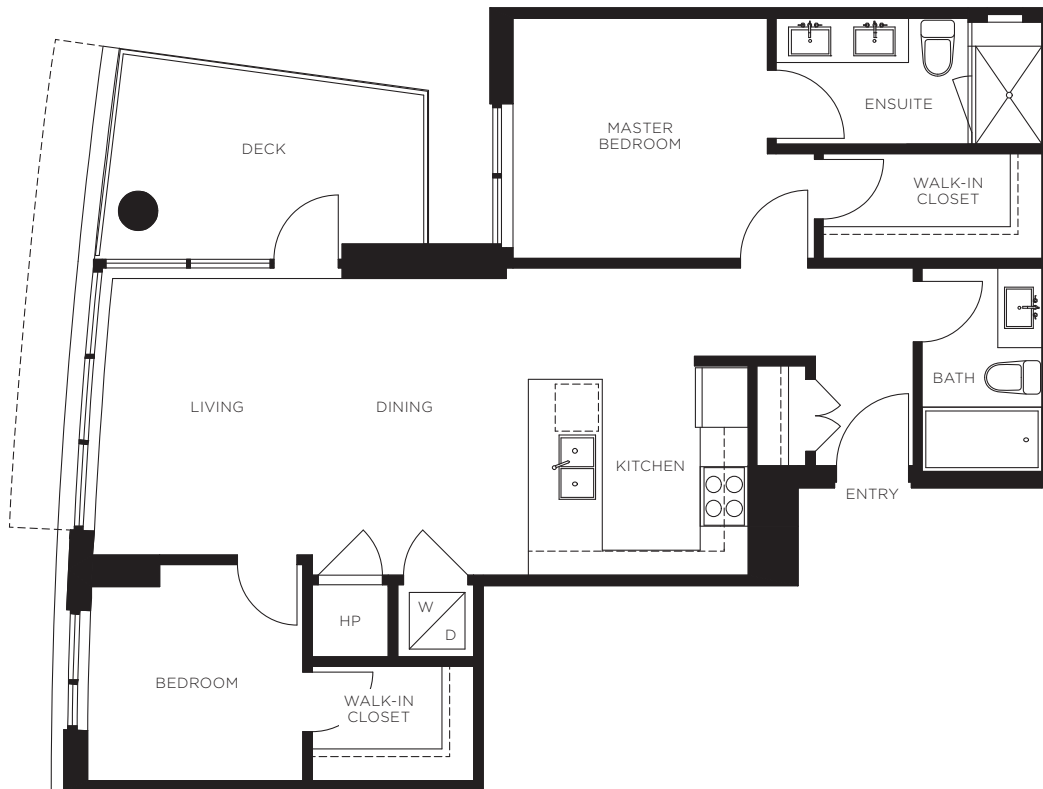

DRAFT

LEVELS 3 TO 19

# PLAN C1

TWO BEDROOM  
APPROX. 891 SQ. FT.