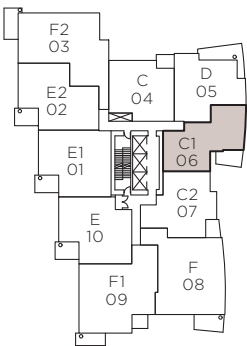

DRAFT

LEVELS 3 TO 19

# PLAN C1

TWO BEDROOM  
APPROX. 891 SQ. FT.