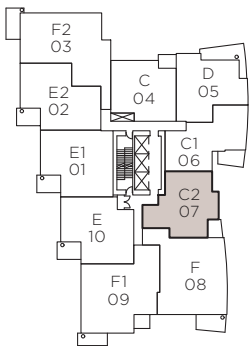

DRAFT

LEVELS 1 TO 19

PLAN C2

TWO BEDROOM
APPROX. 914 SQ. FT.