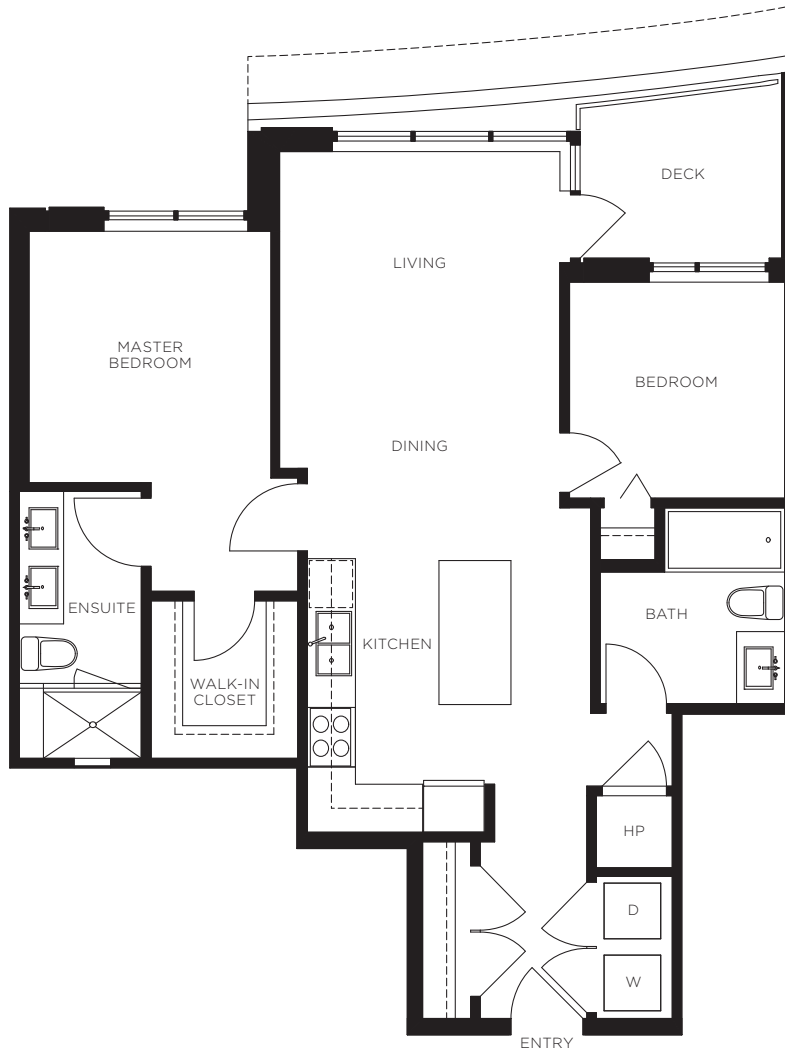

DRAFT

LEVELS 1 TO 19

PLAN C2

TWO BEDROOM
APPROX. 914 SQ. FT.