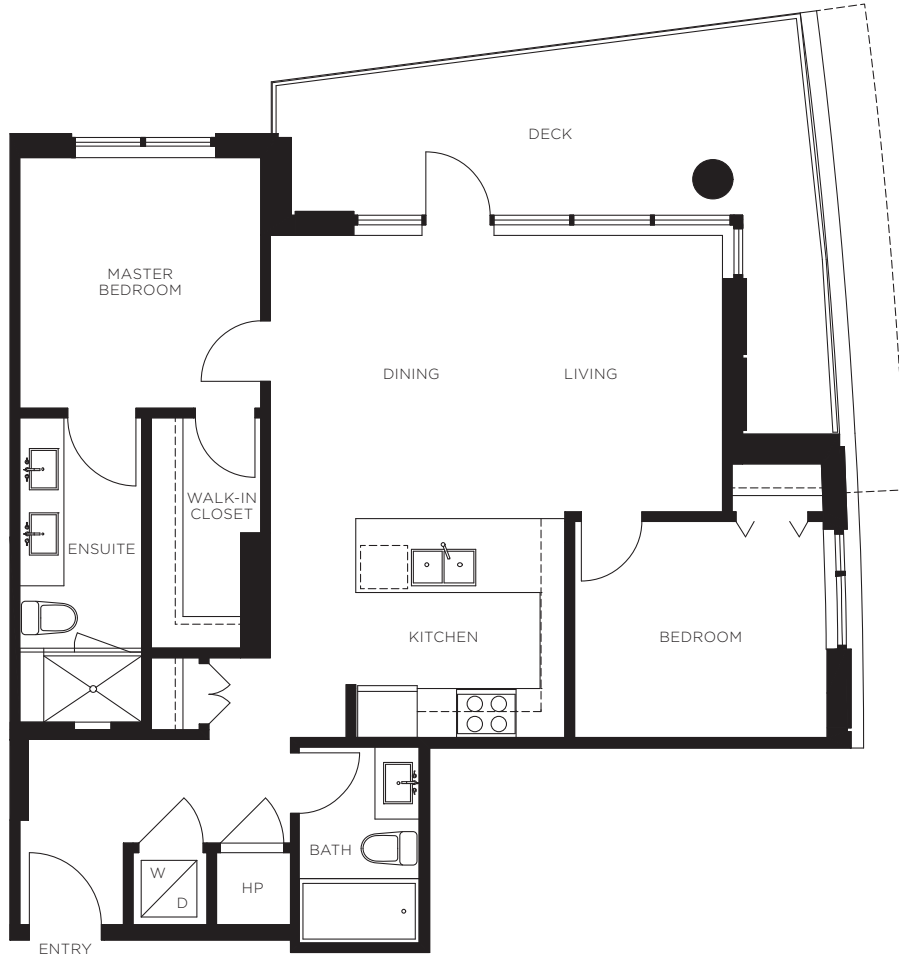

DRAFT

LEVELS 2 TO 19

## PLAN D

TWO BEDROOM  
APPROX. 908 SQ. FT.