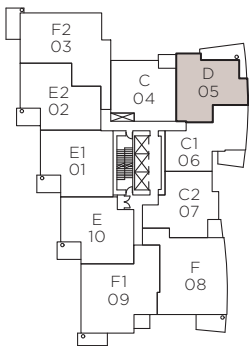

DRAFT

LEVELS 2 TO 19

## PLAN D

TWO BEDROOM  
APPROX. 908 SQ. FT.