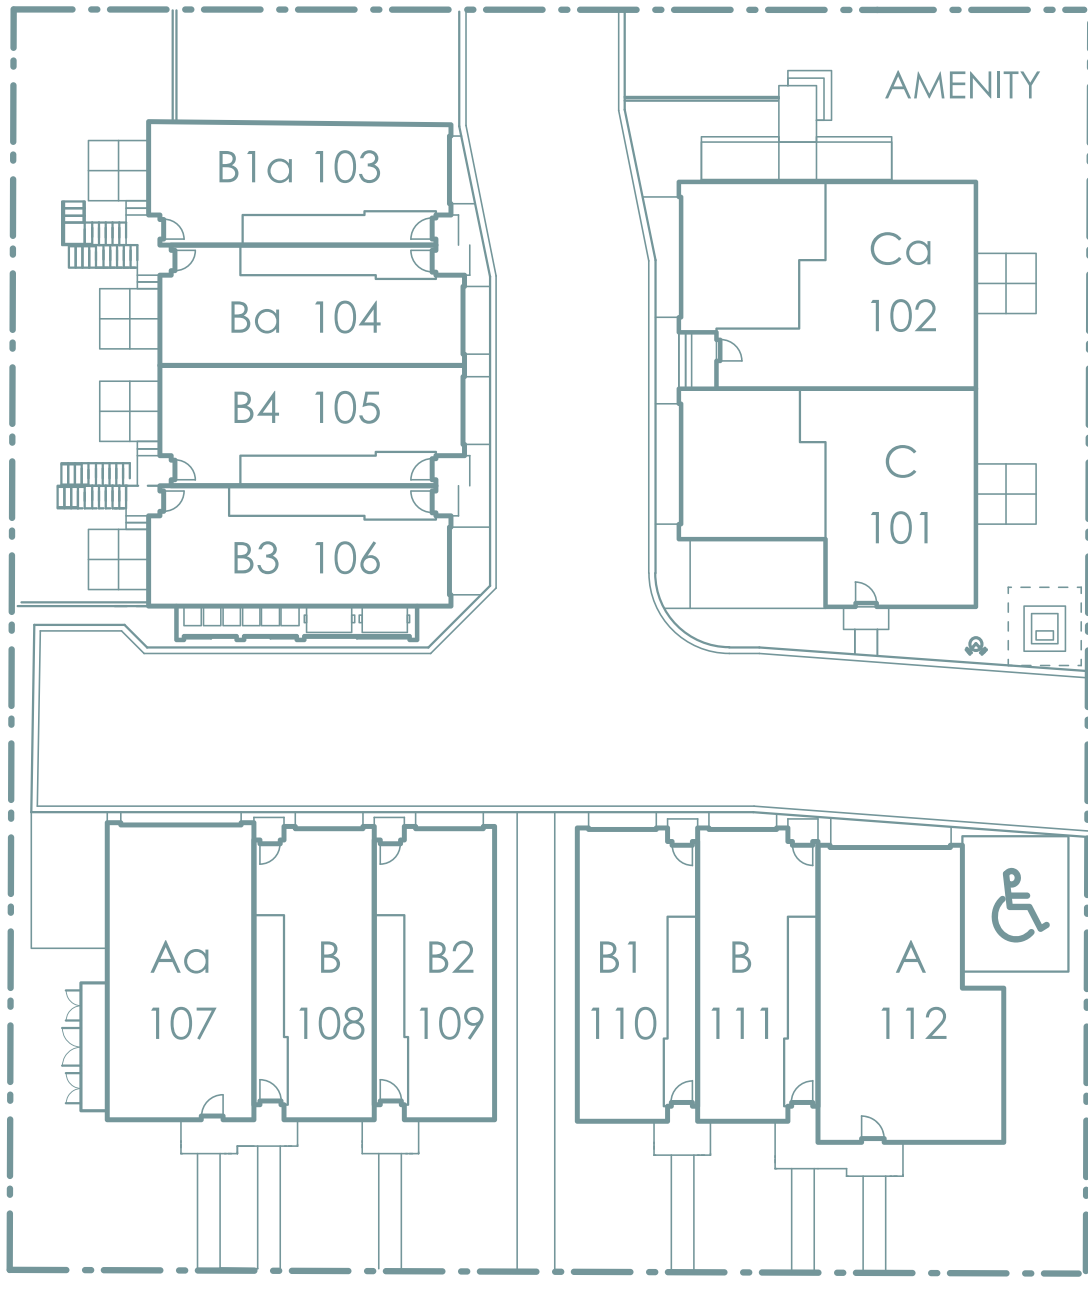

VOGUE II

CENTRAL RICHMOND

NO. 3 ROAD

SITE PLAN