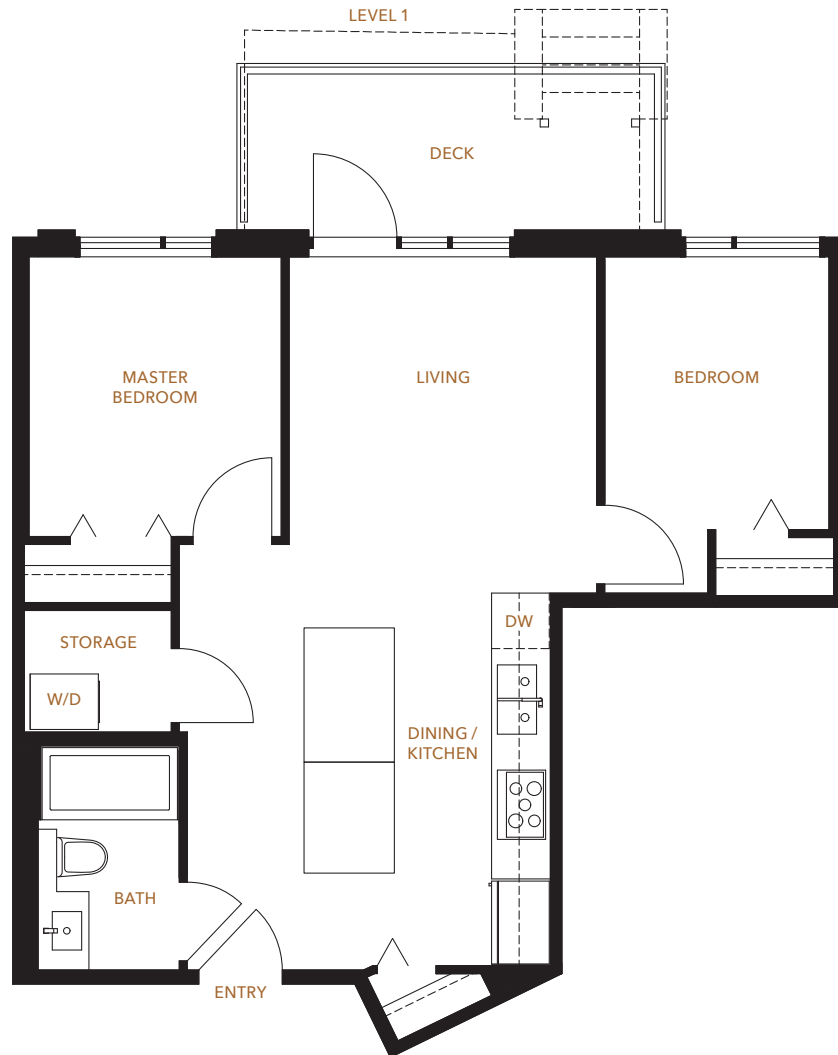

CURRENTS

- AT WATER'S EDGE -

PLAN B

TWO BEDROOM
APPROX 673 SQ FT