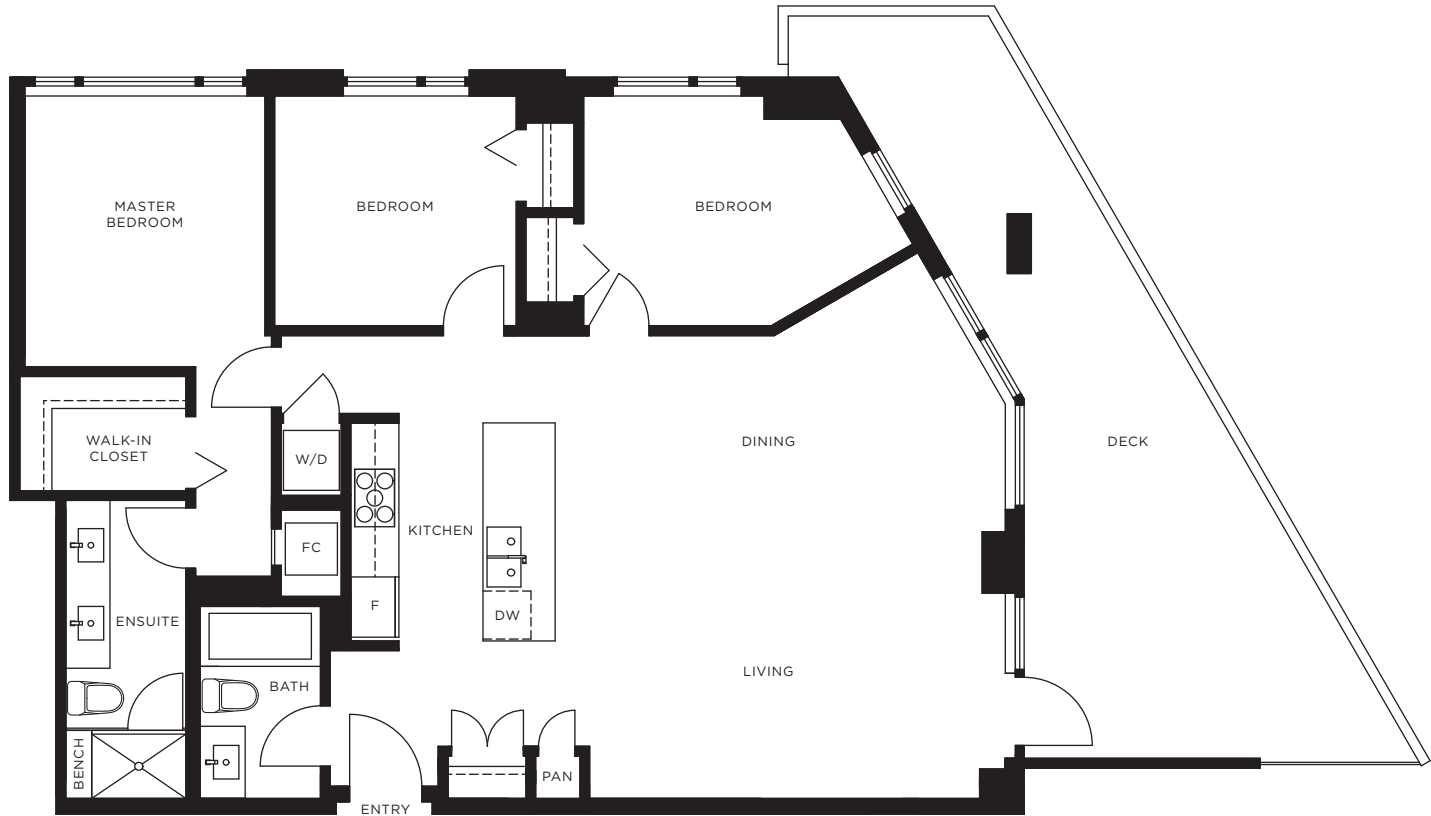

PLAN F3

3 BEDROOM, 2 BATHROOM
APPROX. 1,207 SQ. FT.

Please refer to building model for balcony details as they can vary from home to home.