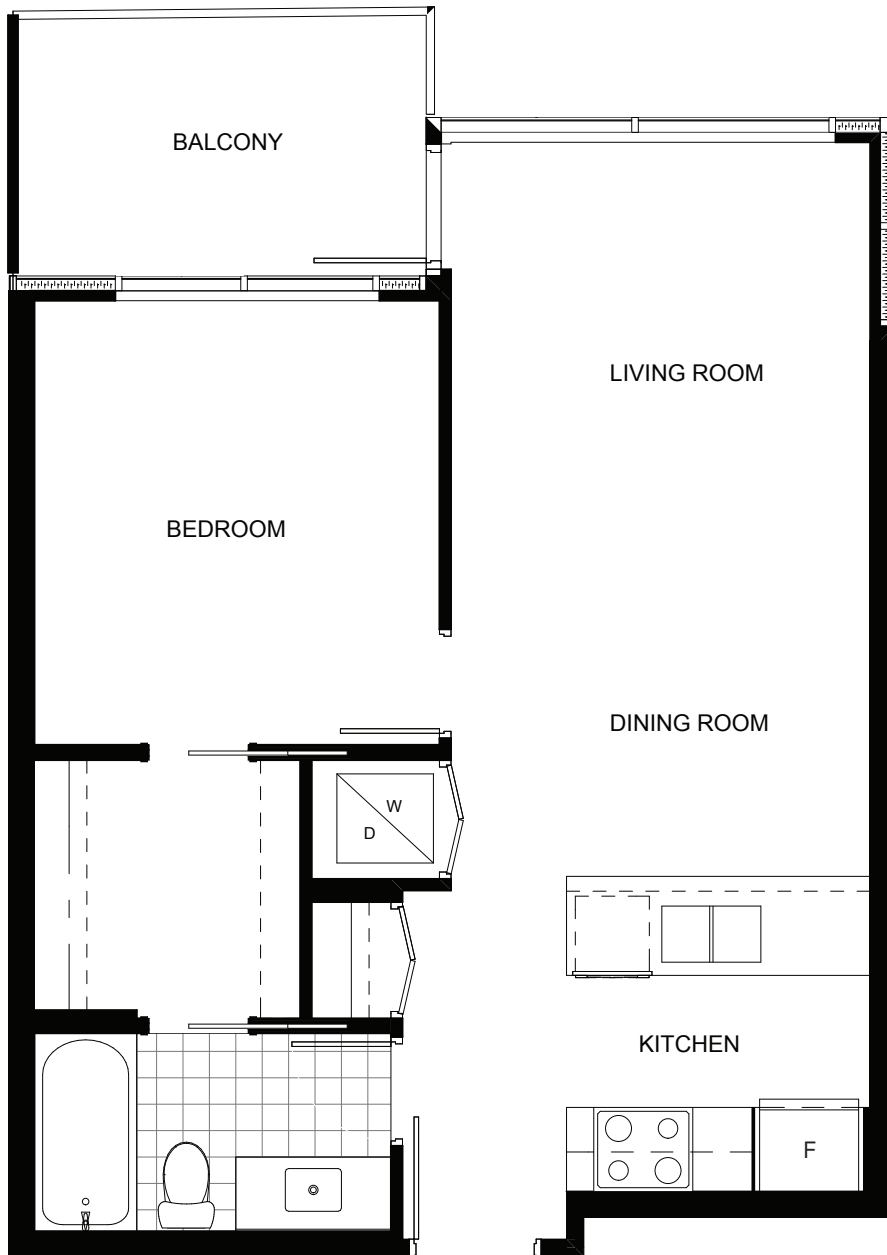

  
**TORINO**  
 PINNACLE LIVING  
 at CAPSTAN VILLAGE

**SUITES**

- 603
- 703
- 803
- 903

**1 BED**

Suite Area: 578 sq.ft.  
 Balcony Area: 74 sq.ft.  
 Total Area: 652 sq.ft.

**TORINO**  
SOUTH

Floor 6

Floors 7, 8