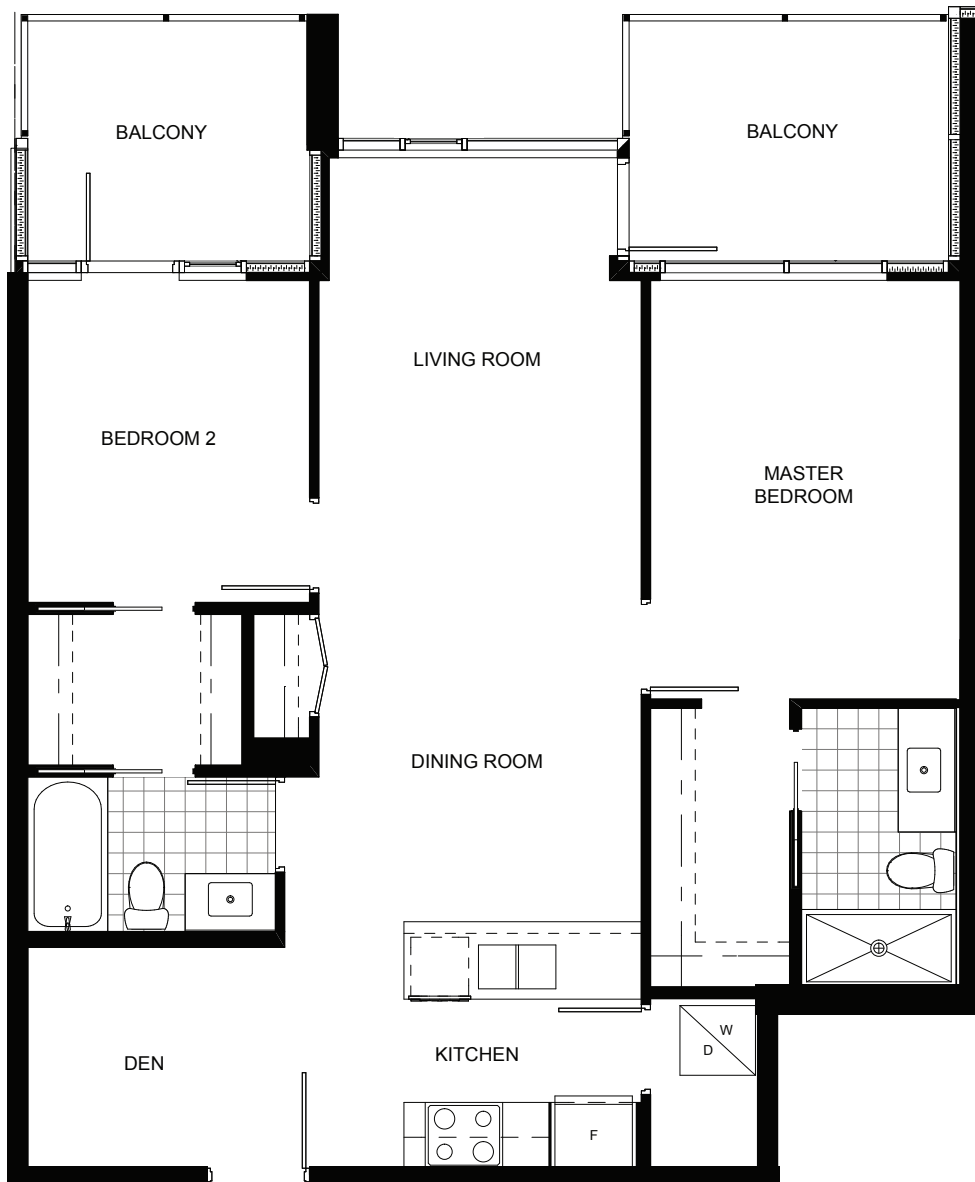

TORINO
 PINNACLE LIVING
 at CAPSTAN VILLAGE

SUITES

- *1102
- 1202
- 1502
- 1602
- 1702

2 BED + DEN

Suite Area: 932 sq.ft.
 Balcony Area: 169 sq.ft.
 Total Area: 1,101 sq.ft.

TORINO
 SOUTH

Floor 11
 150 sq.ft. Terrace

Floors 12, 15, 16, 17

SUBMITTAL BOARD

HAZELBRIDGE WAY