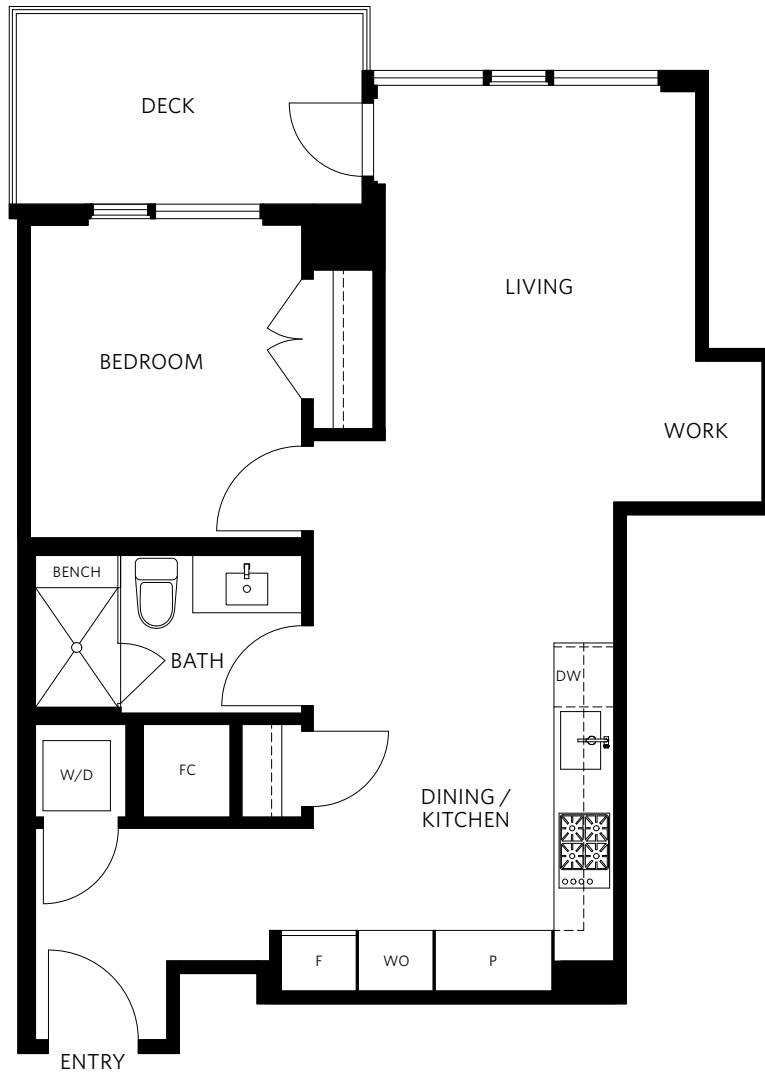

PLAN A

1 BEDROOM, 1 BATHROOM
APPROXIMATELY 634 SQ. FT.

LEVEL 3-13

BALCONY OUTLINES ARE NOT REPRESENTATIVE OF ALL LEVELS

LEVEL 14