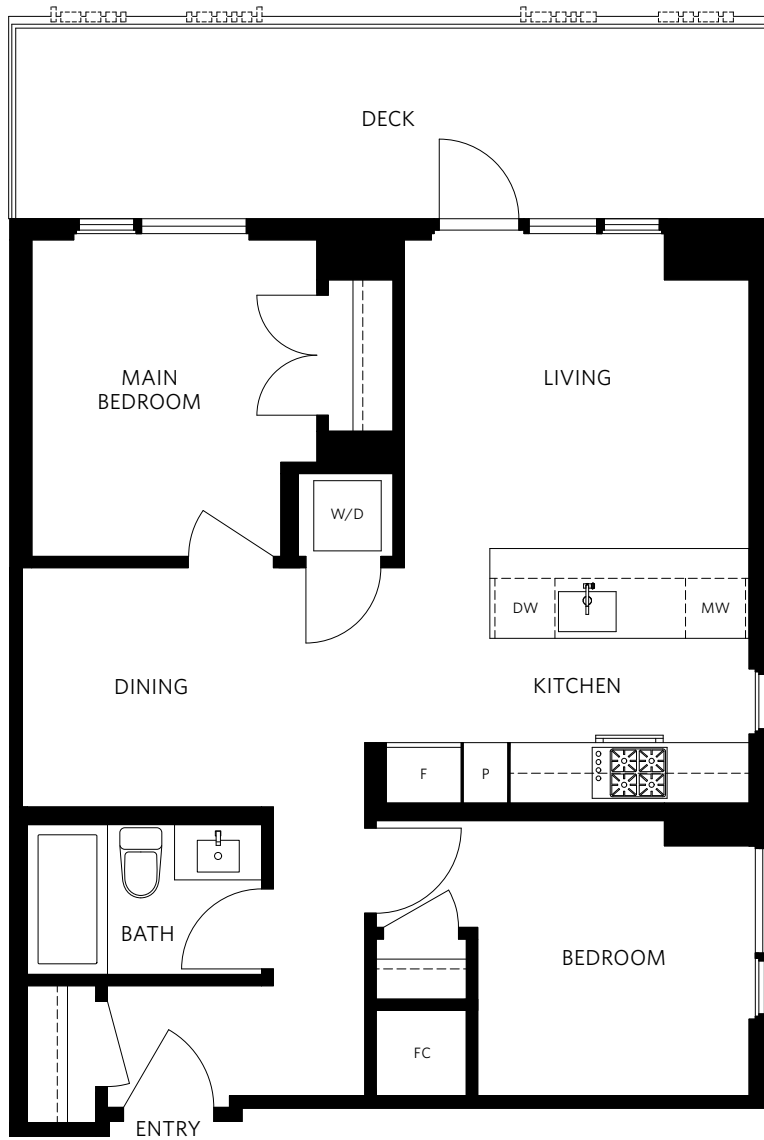

PLAN D

2 BEDROOM, 1 BATHROOM
APPROXIMATELY 738 SQ. FT.

SCREEN LOCATIONS VARY BY FLOOR

The developer reserves the right to make modifications or substitutions should they be necessary. Any measurements provided are approximate only. The quality residences at Aurora at Talistar are built by Polygon Talistar Aurora Homes Ltd. and Polygon Talistar Homes Ltd.